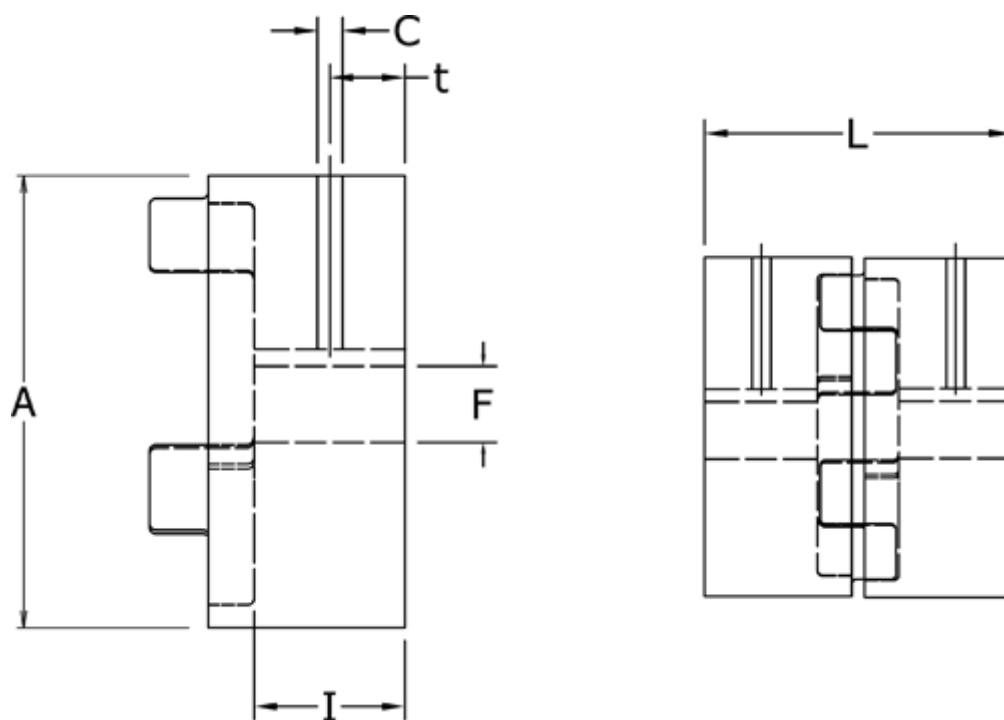

Article number: 3335014F011

Description: Coupling hub Klonex ES14

ALU Aluminium, Bore 11H7 mm w/keyway & setscrew

Measures

A = 30

C = M4

F = 11

I = 11

L = 35

t = 5.0